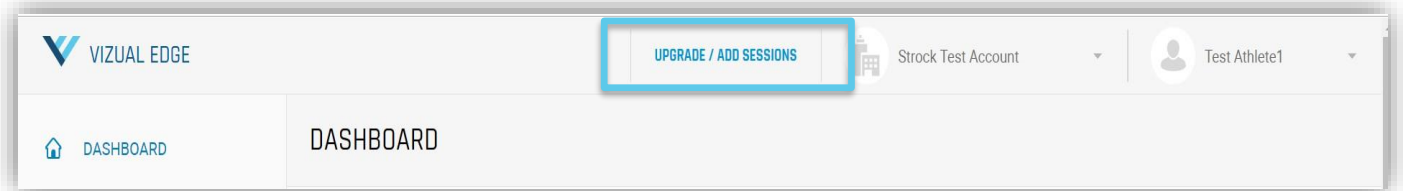

STEPS FOR EXISTING USERS *(I HAVE AN ACCOUNT)*

1. Log into your Vizual Edge account at: edgetrainer.vizualedge.com
2. After logging in, click on **UPGRADE / ADD SESSIONS** at the top of the navigation bar.