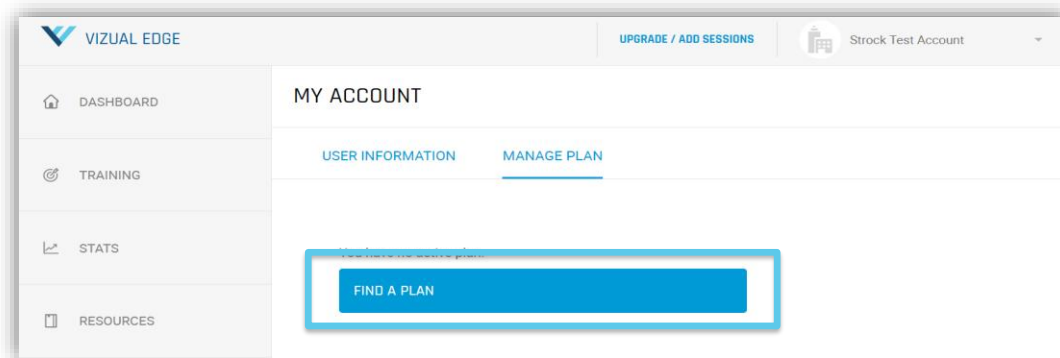

STEPS FOR EXISTING USERS *(I HAVE AN ACCOUNT)*

1. Log into your Vizual Edge account at: edgetrainer.vizualedge.com
2. After logging in, click on **UPGRADE / ADD SESSIONS** at the top of the navigation bar.

3. You will be brought to the **MANAGE PLAN** page under **MY ACCOUNT**.
4. Click the **FIND A PLAN** button

5. You will be brought to the pricing page with the different options. Select the **3D Glasses** tab and press the **Select** button.