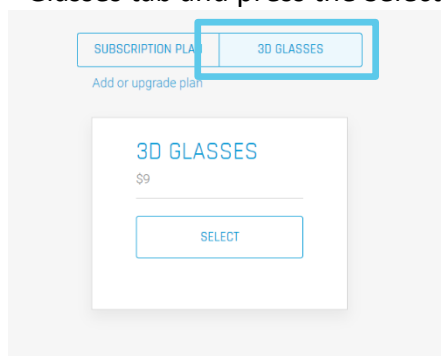

STEPS FOR EXISTING USERS *(I HAVE AN ACCOUNT)*

1. Log into your Vizual Edge account at: edgetrainer.vizualedge.com
2. After logging in, click on **UPGRADE / ADD SESSIONS** at the top of the navigation bar.

3. You will be brought to the **MANAGE PLAN** page under **MY ACCOUNT**.
4. Click the **FIND A PLAN** button

5. You will be brought to the pricing page with the different options. Select the **3D Glasses** tab and press the **Select** button.

6. Select your desired quantity and the country of your **shipping** destination

ORDER VIZUAL EDGE 3D GLASSES

An average number of 1 glasses per player is recommended. Note: Additional glasses can be purchased at any time.