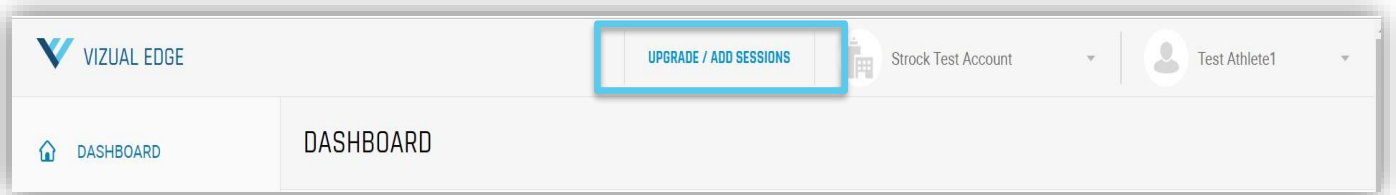

STEPS FOR EXISTING USERS (I ALREADY HAVE AN ACCOUNT)

1. Log into your Vizual Edge account at: edgetrainer.vizualedge.com
2. After logging in, click on **UPGRADE / ADD SESSIONS** at the top of the navigation bar.

3. You will be brought to the **MANAGE PLAN** page under **MY ACCOUNT**.
4. Click the **FIND A PLAN** button