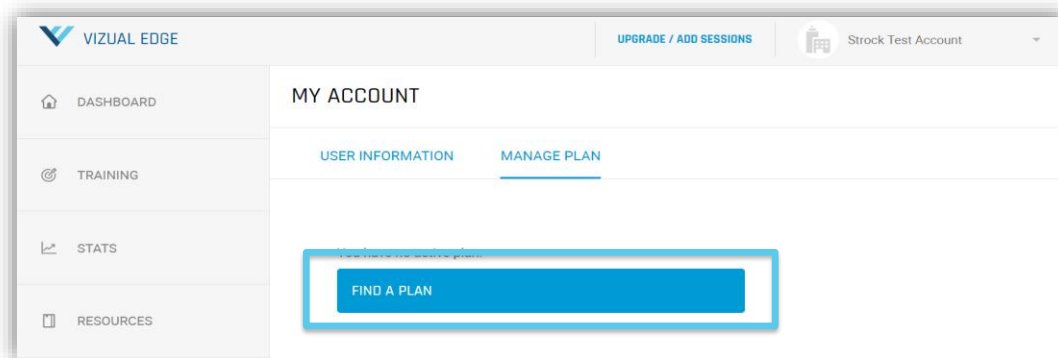

3. This will automatically apply the discount to the appropriate product(s).

STEPS FOR EXISTING USERS (I ALREADY HAVE AN ACCOUNT)

1. Log into your Vizual Edge account at: edgetrainer.vizualedge.com
2. After logging in, click on **UPGRADE / ADD SESSIONS** at the top of the navigation bar.

3. You will be brought to the **MANAGE PLAN** page under **MY ACCOUNT**.
4. Click the **FIND A PLAN** button

5. You will be brought to the pricing page with the different options. Select your desired subscription plan and press the Select button.
6. On the checkout page, click the blue 'Add promotion code' button and enter your unique code and click 'Apply'