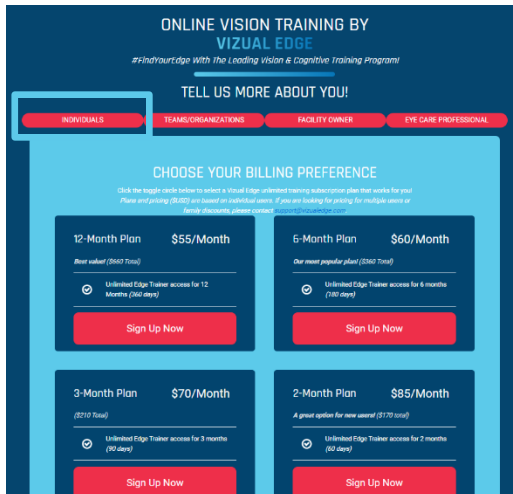

REDEEMING A PROMO CODE WITH VIZUAL EDGE

Vizual Edge has many partners and affiliates, with many of whom offering discounts to our individual subscription plans. If you have a discount/promo code and are looking to redeem it, please follow the steps below. [Existing users can click here to follow the steps to renew their plan with a promo code.](#) **New** users can follow the steps below.

STEPS FOR NEW USERS (*I DO NOT HAVE AN ACCOUNT YET*)

1. Head to vizualedge.com/signup and click ‘Sign Up Now’ on your desired plan under the ‘Individuals’ tab. Complete the account creation steps, keeping the athlete/end user in mind!

The screenshot shows a checkout summary for 'Pay Vizual Edge LLC' with a total of \$360.00. A blue box highlights the 'Add promotion code' button.

Pay Vizual Edge LLC	\$360.00
Subscription Plan	\$360.00
A subscription with unlimited access to the Edge Trainer program.	
Qty 1	
Subtotal	\$360.00
Add promotion code	
Total due	\$360.00