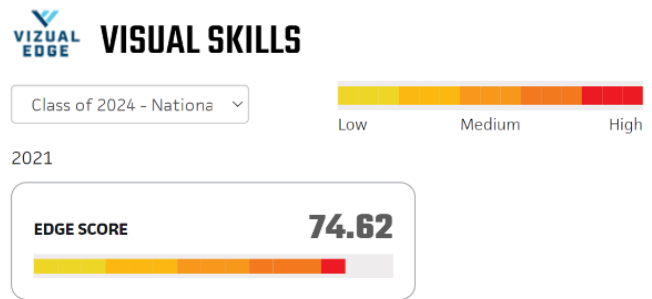

Vizual Edge **online** training takes just **15 minutes, 3x a week** and is proven to enhance performance and help your players reach their *true* potential.

RECRUITING ADVANTAGE

Just like MLB teams have for years, NCAA softball programs are now also using Vizual Edge data to **make recruiting decisions**. Help your players get noticed by improving their scores and performances!