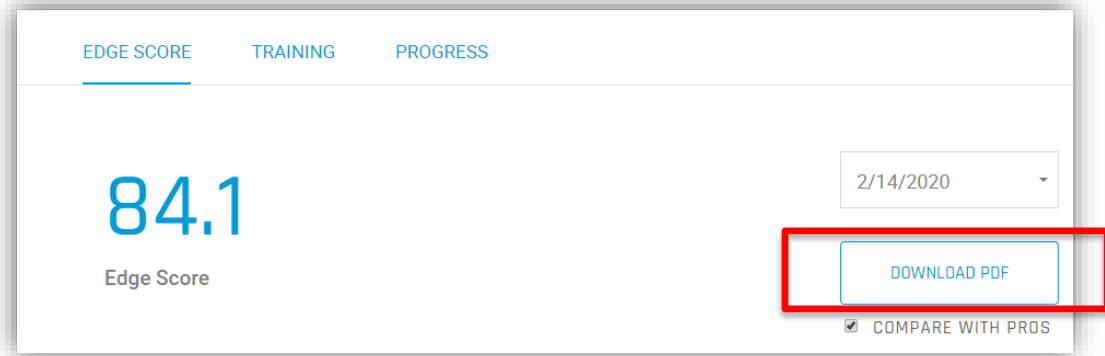

3. After selecting the checkbox to compare with pros, click **DOWNLOAD PDF**.

4. This will initiate a PDF download. Once the download is complete, open the PDF to view the PDF with pro comparisons.