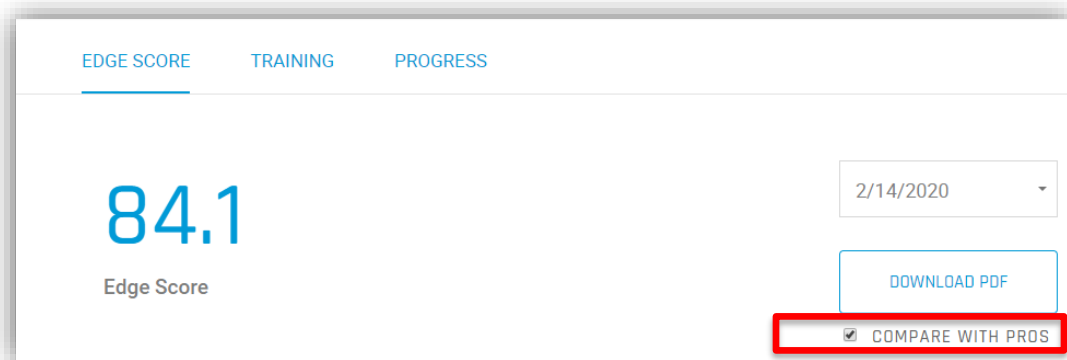

- a. As a Coach or GM, select the desired player on your team to open their 'Athlete Card'
2. Near the right side of the page, click the checkbox labeled 'COMPARE WITH PROS'