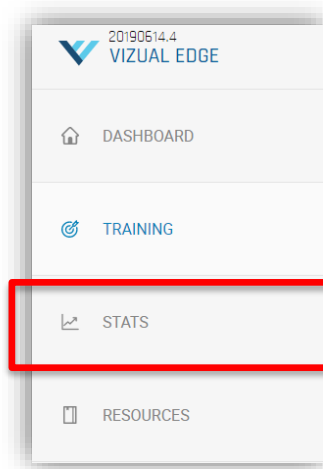

COMPARE EVALUATION WITH PROS (YOUTH ATHLETES)

As a youth athlete, coach or GM of a youth team, you now have the ability to compare a Vizual Edge evaluation to professional athletes in the same sport. This feature allows you to not only see how a youth athlete's evaluation scores compare against other youth athletes, but also gain insight as to how their **current** visual skills translate at the professional level. Similar to the standard PDF, the 'Compare With Pros' feature displays textual ratings, textual descriptions and percentile ranks for each visual skill and the overall Edge Score.

1. After logging into your account, select **STATS** from the left-hand menu.